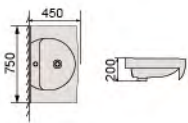

Ceramic cabinet basin, white with overflow & tap hole size: 450x385x180mm

Ceramic cabinet basin, white with overflow & tap hole size: 500x420x170mm

Ceramic cabinet basin, white with overflow & tap hole size: 550x430x180mm

Ceramic cabinet basin, white with overflow & tap hole size: 650x430x180mm

YS27201-75 **CE**