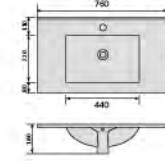

YS27297-50 **CE**

Ceramic cabinet basin, white with overflow & tap hole size: 510x410x180mm

YS27297-60 **CE**

Ceramic cabinet basin, white with overflow & tap hole size: 610x410x180mm

YS27297-70 **CE**

Ceramic cabinet basin, white with overflow & tap hole size: 710x410x180mm