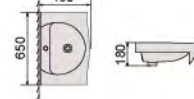

YS27201-65 **CE**