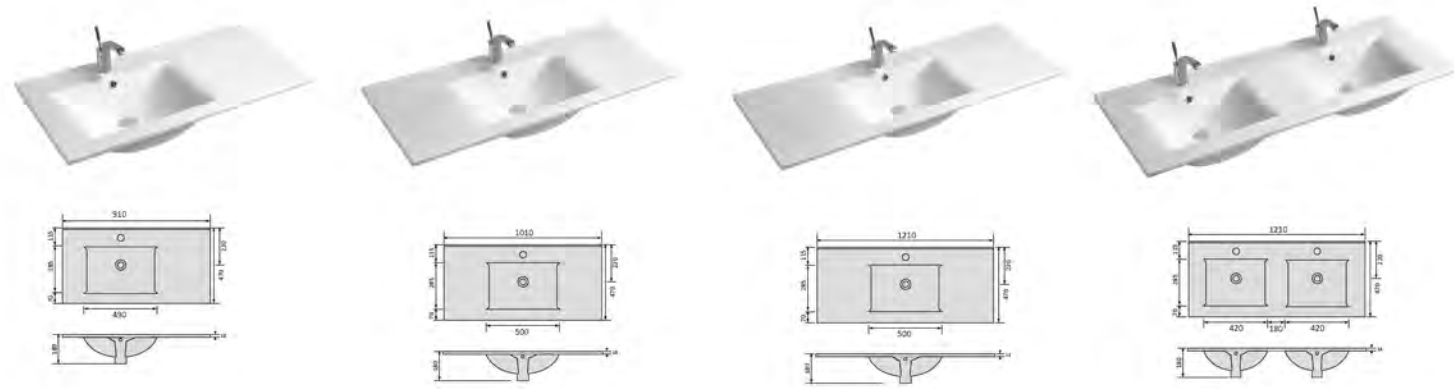

YS27293-80

Ceramic cabinet basin, white with overflow & tap hole size: 810x470x180mm

YS27293-90

Ceramic cabinet basin, white with overflow & tap hole size: 910x470x180mm

YS27293-90L/R **CE**

Ceramic cabinet basin, white with overflow & tap hole size: 910x410x180mm