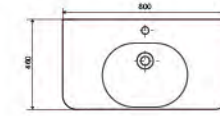

YS27308-80

Ceramic cabinet basin, white with overflow & tap hole size: 800x460x165mm