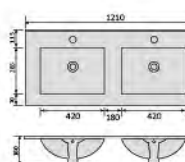

YS27286-120D **CE**

Ceramic cabinet basin, white with overflow & tap hole size: 1210x470x180mm