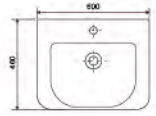

YS27306-120E

Ceramic cabinet basin, white with overflow & tap hole size: 1200x480x165mm

YS27307-60

Ceramic cabinet basin, white with overflow & tap hole size: 600x460x165mm

YS27307-75

Ceramic cabinet basin, white with overflow & tap hole size: 750x460x165mm