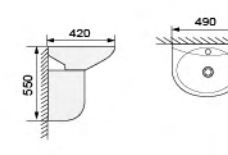

**YS22207T**  
 2-piece siphonic closet, white  
 PP seat cover  
 3/6L dual flush valves  
 Size: 680x390x735mm  
 S-trap, 300mm roughing-in

**YS26208**  
 pedestal basin, white  
 Size: 510x440x805mm

**YS26208H**  
 wall-hung basin, white  
 Size: 510x440x520mm

**YS26214**  
 pedestal basin, white  
 Size: 490x420x790mm

**YS26214H**  
 wall-hung basin, white  
 Size: 490x420x550mm

**YS22209P/S**  
 2-piece wash-down closet, white  
 PP seat cover  
 3/6L dual flush valves  
 Size: 670x445x860mm  
 P-trap, 180mm roughing-in  
 S-trap, 250mm roughing-in

**YS22209W**  
 bidet, white  
 Size: 580x350x390mm

**YS22209B1**  
 pedestal basin, white  
 Size: 610x520x890mm

**YS22209B2**  
 pedestal basin, white  
 Size: 655x510x890mm

YS22241  
2-piece washdown  
300mm roughing-in  
700x390x780mm