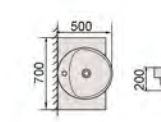

YS27209-55

Ceramic cabinet basin, white with overflow & tap hole size: 550x450x190mm

YS27209-60

Ceramic cabinet basin, white with overflow & tap hole size: 700x450x190mm

YS27209-70

Ceramic cabinet basin, white with overflow & tap hole size: 700x500x190mm