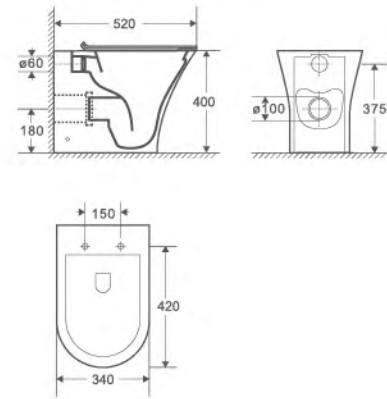

**YS22294H**  
 wall-hung closet, white  
 PP/UF seat cover, soft-closing  
 Size: 485x360x365mm  
 Rimless design, easy cleaning  
 P-trap, 180mm roughing-in, wash-down

**YS22294W**  
 floor-stand bidet, white  
 Size: 540x340x400mm

**YS22294BH**  
 wall-hung basin, white  
 Size: 560x440x410mm

**YS22294B**  
 Wall-hung basin, double bowls, white  
 Size: 480x420x835mm

**YS22291P2**

2-piece wasdown closet, white  
PP/UF seat cover, soft-closing  
3/6L dual flush valves  
Size: 620x365x820mm  
Rimless design, esay cleaning  
P-trap, 180mm roughing-in, wash-down  
S-trap, 100-250mm, with PVC adaptor