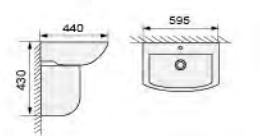

YS22240V

floor stand wash-down closet, white  
PP seat cover, soft-closing  
Size: 540x360x480mm  
P-trap, 180mm roughing-in

YS22240W

bidet  
Size: 545x370x400mm

YS22240 SERIES

YS22240H-P

wall-hung closet, wash-down white  
PP seat cover, soft-closing  
Size: 550x360x415mm

YS22233H-U

wall-hung closet, wash-down white  
PP/UF seat cover, soft-closing  
Size: 560x350x400mm

YS22240B

pedestal basin  
Size: 595x440x860mm

YS22240BH

Wall-hung basin, white  
Size: 595x440x430mm

**YS22206P/S**  
 2-piece wash-down closet, white  
 PP seat cover  
 3/6L dual flush valves  
 Size: 660x360x760mm  
 P-trap, 180mm roughing-in  
 S-trap, 200mm roughing-in