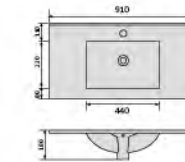

YS27297-100 **CE**

Ceramic cabinet basin, white with overflow & tap hole size: 1010x410x180mm

YS27293 series