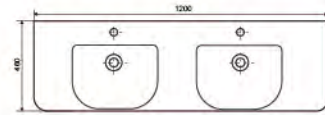

YS27307-120D

Ceramic cabinet basin, white with overflow & tap hole size: 1200x460x165mm