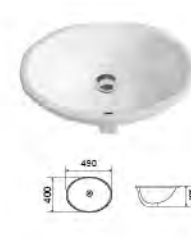

YS28229

Ceramic artistic basin, white without overflow with tap hole waste outlet hole, ϕ 46³/₄mm size: 490x400x195mm