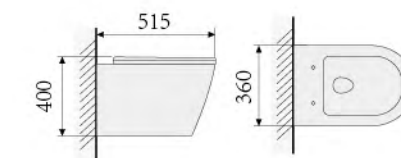

2-piece closet, white
PP/UF seat cover, soft-closing
3/6L dual flush valves
Size: 640x360x740mm
Rimless design, easy cleaning
Water saving design, 4.5L
P-trap, 180mm roughing-in, wash-down
S-trap, 100-250mm, with PVC adaptor

floor-stand closet, white
PP/UF seat cover, soft-closing
Size: 545x360x410mm
Rimless design, easy cleaning
Water saving design, 4.5L
P-trap, 180mm roughing-in, wash-down
S-trap, 100-250mm, with PVC adaptor

floor-stand bidet, white
Size: 545x360x410mm

wall-hung closet, white
PP/UF seat cover, soft-closing
Size: 515x360x415mm
Rimless design, easy cleaning
P-trap, 180mm roughing-in, wash-down

wall-hung closet, white
PP/UF seat cover, soft-closing
Size: 515x360x400mm
Rimless design, easy cleaning
P-trap, 180mm roughing-in, wash-down

Wall-hung basin, white
Size: 480x440x350mm