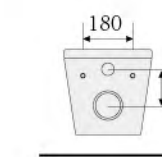

2-piece closet, white
PP/UF seat cover, soft-closing
3/6L dual flush valves
Size: 640x360x740mm
Rimless design, easy cleaning
Water saving design, 4.5L
P-trap, 180mm roughing-in, wash-down
S-trap, 100-250mm, with PVC adaptor

floor-stand closet, white
PP/UF seat cover, soft-closing
Size: 545x360x410mm
Rimless design, easy cleaning
Water saving design, 4.5L
P-trap, 180mm roughing-in, wash-down
S-trap, 100-250mm, with PVC adaptor

floor-stand bidet, white
Size: 545x360x410mm

wall-hung closet, white
PP/UF seat cover, soft-closing
Size: 515x360x415mm
Rimless design, easy cleaning
P-trap, 180mm roughing-in, wash-down

wall-hung closet, white
PP/UF seat cover, soft-closing
Size: 515x360x400mm
Rimless design, easy cleaning
P-trap, 180mm roughing-in, wash-down

Wall-hung basin, white
Size: 480x440x350mm