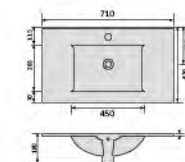

YS27293-70

Ceramic cabinet basin, white with overflow & tap hole size: 710x470x180mm