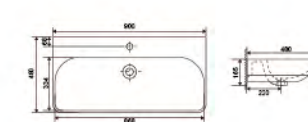

YS27201-85 **CE**

Ceramic cabinet basin, white with overflow & tap hole size: 850x450x200mm

YS27201-95

Ceramic cabinet basin, white with overflow & tap hole size: 950x450x200mm

YS27201-40

Ceramic cabinet basin, white with overflow & tap hole size: 420x350x150mm