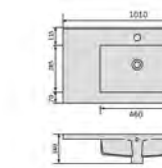

YS27299-75

Ceramic cabinet basin, white 35mm edge size: 760x410x180mm

YS27300 series

YS27300-60

Ceramic cabinet basin, white 35mm edge size: 610x470x140mm

YS27300-80

Ceramic cabinet basin, white 35mm edge size: 810x470x140mm