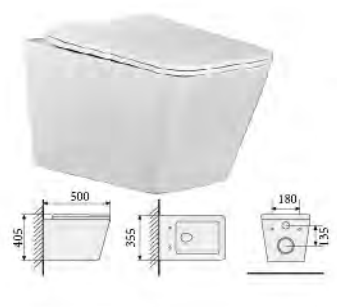

YS22251H-U2 CE
Wall-hung closet, white
UF seat cover, soft-closing
P-trap, wash-down
Size: 500x355x405mm

Fast-OFF