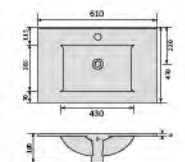

YS27293-60

Ceramic cabinet basin, white with overflow & tap hole size: 610x470x180mm