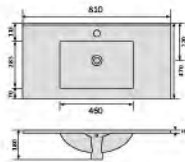

YS27286-80 **CE**

Ceramic cabinet basin, white with overflow & tap hole size: 810x470x180mm