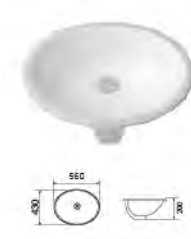

YS28228

Ceramic artistic basin, white without overflow with tap hole waste outlet hole, ϕ 46³/₄mm size: 560x430x200mm