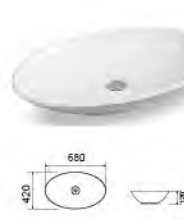

YS28348

Ceramic artistic basin, white without overflow without tap hole
waste outlet hole, ϕ 46.2mm
size: 680x420x120mm