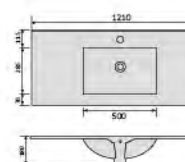

YS27286-120 **CE**

Ceramic cabinet basin, white with overflow & tap hole size: 1210x470x180mm