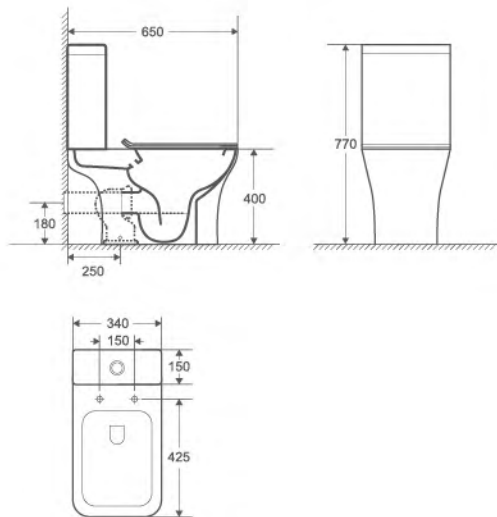

wall-hung closet, white  
PP/UF seat cover, soft-closing  
Size: 490x340x360mm  
Rimless design, esay cleaning  
P-trap, 180mm roughing-in, wash-down

YS22291W

floor-stand bidet, white  
Size: 525x340x400mm

YS22291BH

wall-hung basin, white  
Size: 495x400x385mm

YS22291B

Wall-hung basin, double bowls, white  
Size: 450x435x835mm

YS22291D

YS22294P

YS22294V

YS22294H