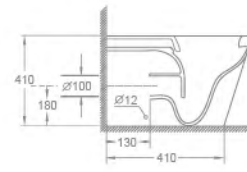

2-piece closet, white
PP/UF seat cover, soft-closing
3/6L dual flush valves
Size: 640x360x740mm
Rimless design, easy cleaning
Water saving design, 4.5L
P-trap, 180mm roughing-in, wash-down
S-trap, 100-250mm, with PVC adaptor

floor-stand closet, white
PP/UF seat cover, soft-closing
Size: 545x360x410mm
Rimless design, easy cleaning
Water saving design, 4.5L
P-trap, 180mm roughing-in, wash-down
S-trap, 100-250mm, with PVC adaptor

floor-stand bidet, white
Size: 545x360x410mm

wall-hung closet, white
PP/UF seat cover, soft-closing
Size: 515x360x415mm
Rimless design, easy cleaning
P-trap, 180mm roughing-in, wash-down

wall-hung closet, white
PP/UF seat cover, soft-closing
Size: 515x360x400mm
Rimless design, easy cleaning
P-trap, 180mm roughing-in, wash-down

Wall-hung basin, white
Size: 480x440x350mm