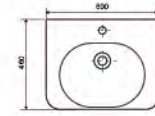

YS27308-60

Ceramic cabinet basin, white with overflow & tap hole size: 600x460x165mm