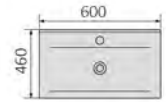

YS27298-120

Ceramic cabinet basin, white 35mm edge size: 1210x470x140mm

YS27298-120D

Ceramic cabinet basin, white 35mm edge size: 1210x470x140mm

YS27289 series

YS27289-60

Ceramic cabinet basin, white with overflow & tap hole size: 600x460x185mm