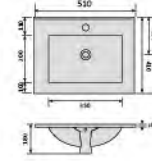

YS27286-60 **CE**

Ceramic cabinet basin, white with overflow & tap hole size: 610x470x180mm

YS27286-70 **CE**

Ceramic cabinet basin, white with overflow & tap hole size: 710x470x180mm

YS27286-75

Ceramic cabinet basin, white with overflow & tap hole size: 760x470x180mm