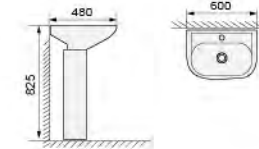

YS22215BH

Wall-hung basin, white
Size: 600x480x490mm