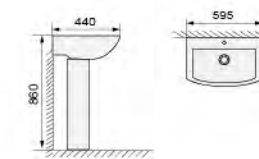

YS22240BH

Wall-hung basin, white
Size: 595x440x430mm