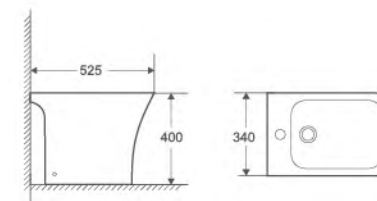

YS22291P

2-piece wasdown closet, white
PP/UF seat cover, soft-closing
3/6L dual flush valves
Size: 650x340x770mm
Rimless design, esay cleaning
P-trap, 180mm roughing-in, wash-down
S-trap, 100-250mm, with PVC adaptor

YS22291F

floor-stand closet, white
PP/UF seat cover, soft-closing
Size: 520x340x400mm
Rimless design, esay cleaning
P-trap, 180mm roughing-in, wash-down
S-trap, 100-250mm, with PVC adaptor

YS22291H

wall-hung closet, white
PP/UF seat cover, soft-closing
Size: 490x340x360mm
Rimless design, esay cleaning
P-trap, 180mm roughing-in, wash-down

YS22291W

floor-stand bidet, white
Size: 525x340x400mm

YS22291BH

wall-hung basin, white
Size: 495x400x385mm

YS22291B

Wall-hung basin, double bowls, white
Size: 450x435x835mm