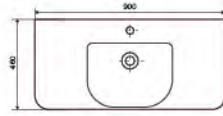

YS27307-90

Ceramic cabinet basin, white with overflow & tap hole size: 900x460x165mm