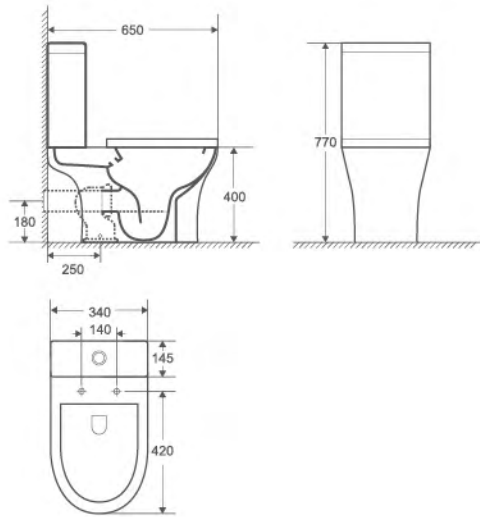

**YS22294H**  
 wall-hung closet, white  
 PP/UF seat cover, soft-closing  
 Size: 485x360x365mm  
 Rimless design, easy cleaning  
 P-trap, 180mm roughing-in, wash-down

**YS22294W**  
 floor-stand bidet, white  
 Size: 540x340x400mm

**YS22294BH**  
 wall-hung basin, white  
 Size: 560x440x410mm

**YS22294B**  
 Wall-hung basin, double bowls, white  
 Size: 480x420x835mm

**YS22291P2**

2-piece wasdown closet, white  
PP/UF seat cover, soft-closing  
3/6L dual flush valves  
Size: 620x365x820mm  
Rimless design, esay cleaning  
P-trap, 180mm roughing-in, wash-down  
S-trap, 100-250mm, with PVC adaptor