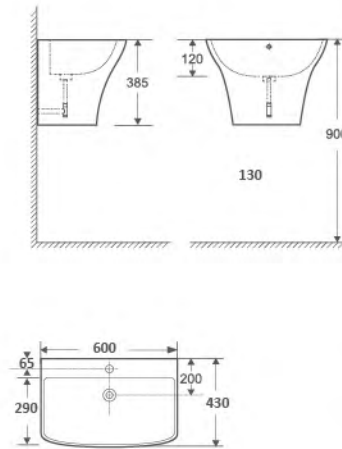

YS22291BX

Wall-hung basin, double bowls, white
Size: 650x450x835mm