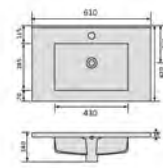

YS27300 series

YS27300-60

Ceramic cabinet basin, white 35mm edge size: 610x470x140mm