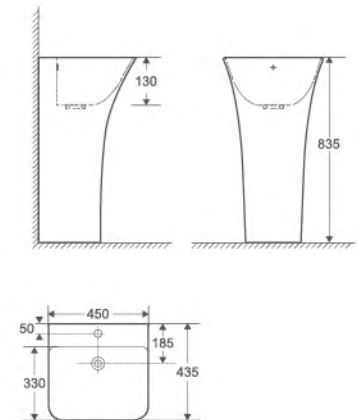

wall-hung closet, white  
PP/UF seat cover, soft-closing  
Size: 490x340x360mm  
Rimless design, esay cleaning  
P-trap, 180mm roughing-in, wash-down

YS22291W

floor-stand bidet, white  
Size: 525x340x400mm

YS22291BH

wall-hung basin, white  
Size: 495x400x385mm

YS22291B

Wall-hung basin, double bowls, white  
Size: 450x435x835mm

YS22291D

YS22294P

YS22294V

YS22294H