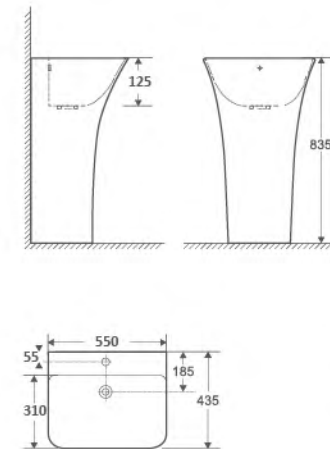

YS22291BX

Wall-hung basin, double bowls, white
Size: 650x450x835mm