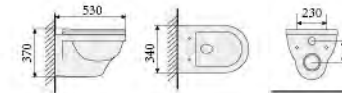

YS22215W

bidet  
Size: 545x350x395mm

YS22215 SERIES

YS22215H

wall-hung closet, wash-down white  
PP seat cover, soft-closing  
Size: 530x340x370mm

YS22215WH

wall-hung bidet, white  
Size: 540x340x350mm

YS22215B