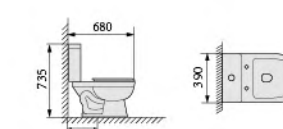

YS26208
pedestal basin, white
Size: 510x440x805mm