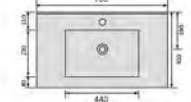

YS27299-75

Ceramic cabinet basin, white 35mm edge size: 760x410x180mm