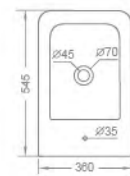

2-piece closet, white
PP/UF seat cover, soft-closing
3/6L dual flush valves
Size: 640x360x740mm
Rimless design, easy cleaning
Water saving design, 4.5L
P-trap, 180mm roughing-in, wash-down
S-trap, 100-250mm, with PVC adaptor

floor-stand closet, white
PP/UF seat cover, soft-closing
Size: 545x360x410mm
Rimless design, easy cleaning
Water saving design, 4.5L
P-trap, 180mm roughing-in, wash-down
S-trap, 100-250mm, with PVC adaptor

floor-stand bidet, white
Size: 545x360x410mm

wall-hung closet, white
PP/UF seat cover, soft-closing
Size: 515x360x415mm
Rimless design, easy cleaning
P-trap, 180mm roughing-in, wash-down

wall-hung closet, white
PP/UF seat cover, soft-closing
Size: 515x360x400mm
Rimless design, easy cleaning
P-trap, 180mm roughing-in, wash-down

Wall-hung basin, white
Size: 480x440x350mm