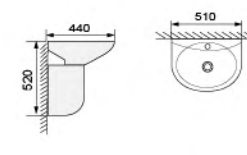

YS26214
pedestal basin, white
Size: 490x420x790mm