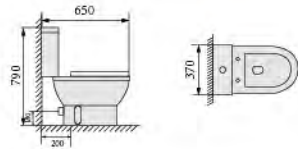

YS22215V

floor stand wash-down closet, white
PP seat cover, soft-closing
Size: 560x340x395mm
P-trap, 180mm roughing-in