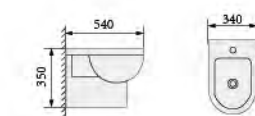

YS22215W

bidet  
Size: 545x350x395mm

YS22215 SERIES

YS22215H

wall-hung closet, wash-down white  
PP seat cover, soft-closing  
Size: 530x340x370mm

YS22215WH

wall-hung bidet, white  
Size: 540x340x350mm

YS22215B