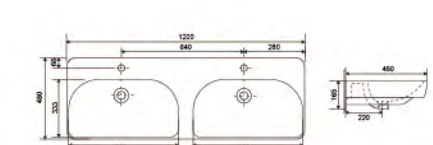

Ceramic cabinet basin, white with overflow & tap hole size: 600x480x160mm

Ceramic cabinet basin, white with overflow & tap hole size: 750x480x165mm

Ceramic cabinet basin, white with overflow & tap hole size: 900x470x165mm

Ceramic cabinet basin, white with overflow & tap hole size: 900x480x165mm

Ceramic cabinet basin, white with overflow & tap hole size: 1210x480x165mm

Ceramic cabinet basin, white with overflow & tap hole size: 1210x480x165mm

YS27306-120E

Ceramic cabinet basin, white with overflow & tap hole size: 1200x480x165mm