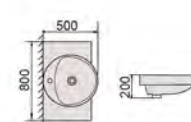

YS27209-55

Ceramic cabinet basin, white with overflow & tap hole size: 550x450x190mm

YS27209-60

Ceramic cabinet basin, white with overflow & tap hole size: 700x450x190mm

YS27209-70

Ceramic cabinet basin, white with overflow & tap hole size: 700x500x190mm