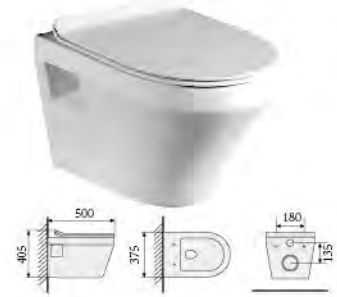

Fast-OFF 

**YS22247H-P**  
 Wall-hung closet, white  
 PP seat cover, soft-closing  
 P-trap, wash-down  
 Size: 495X360X440mm

Fast-OFF 

**YS22248H-P**   
 Wall-hung closet, white  
 PP seat cover, soft-closing  
 P-trap, wash-down  
 Size: 550X360X420mm

Fast-OFF 

**YS22248H-U**   
 Wall-hung closet, white  
 UF seat cover, soft-closing  
 P-trap, wash-down  
 Size: 550X360X420mm

Fast-OFF 

**YS22249H-U**  
 Wall-hung closet, white  
 UF seat cover, soft-closing  
 P-trap, wash-down  
 Size: 540X380X410mm

Fast-OFF

**YS22252H-U**  
 Wall-hung closet, white  
 UF seat cover, soft-closing  
 P-trap, wash-down  
 Size: 480X360X425mm

Fast-OFF

**YS22250H-U** CE  
 Wall-hung closet, white  
 UF seat cover, soft-closing  
 P-trap, wash-down  
 Size: 500x375x405mm