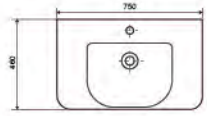

YS27306-120E

Ceramic cabinet basin, white with overflow & tap hole size: 1200x480x165mm

YS27307-60

Ceramic cabinet basin, white with overflow & tap hole size: 600x460x165mm

YS27307-75

Ceramic cabinet basin, white with overflow & tap hole size: 750x460x165mm