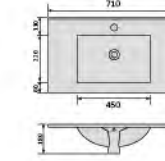

YS27297-70 **CE**

Ceramic cabinet basin, white with overflow & tap hole size: 710x410x180mm