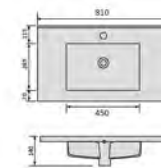

YS27299-75

Ceramic cabinet basin, white 35mm edge size: 760x410x180mm

YS27300 series

YS27300-60

Ceramic cabinet basin, white 35mm edge size: 610x470x140mm

YS27300-80

Ceramic cabinet basin, white 35mm edge size: 810x470x140mm