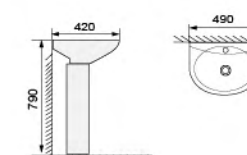

YS26214H
wall-hung basin, white
Size: 490x420x550mm