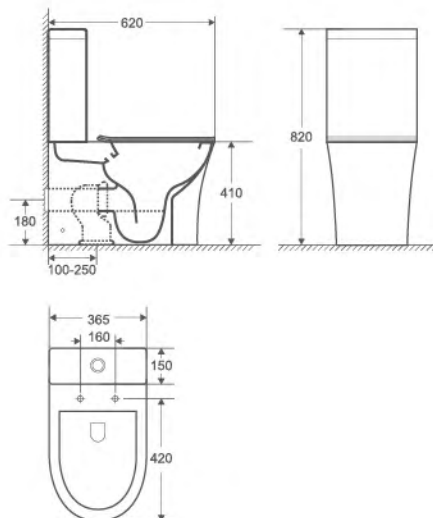

YS22291D

wall-hung basin, white
Size: 1000x410x360mm