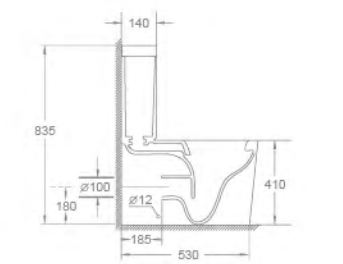

2-piece closet, white
PP/UF seat cover, soft-closing
3/6L dual flush valves
Size: 640x360x740mm
Rimless design, easy cleaning
Water saving design, 4.5L
P-trap, 180mm roughing-in, wash-down
S-trap, 100-250mm, with PVC adaptor

floor-stand closet, white
PP/UF seat cover, soft-closing
Size: 545x360x410mm
Rimless design, easy cleaning
Water saving design, 4.5L
P-trap, 180mm roughing-in, wash-down
S-trap, 100-250mm, with PVC adaptor

floor-stand bidet, white
Size: 545x360x410mm

wall-hung closet, white
PP/UF seat cover, soft-closing
Size: 515x360x415mm
Rimless design, easy cleaning
P-trap, 180mm roughing-in, wash-down

wall-hung closet, white
PP/UF seat cover, soft-closing
Size: 515x360x400mm
Rimless design, easy cleaning
P-trap, 180mm roughing-in, wash-down

Wall-hung basin, white
Size: 480x440x350mm