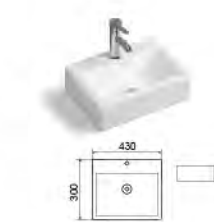

YS28363

Ceramic artistic basin, white without overflow with tap hole, ϕ 35.2mm
waste outlet hole, ϕ 46.2mm
size: 430x300x130mm