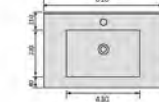

YS27299-60

Ceramic cabinet basin, white 35mm edge size: 610x410x180mm