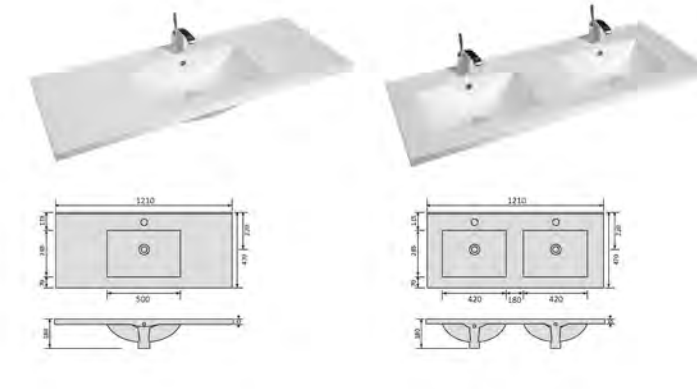

YS27298-90 **CE**

Ceramic cabinet basin, white 35mm edge size: 910x470x180mm

YS27298-90L/R

Ceramic cabinet basin, white 35mm edge size: 910x470x180mm

YS27298-100 **CE**

Ceramic cabinet basin, white 35mm edge size: 1010x470x180mm