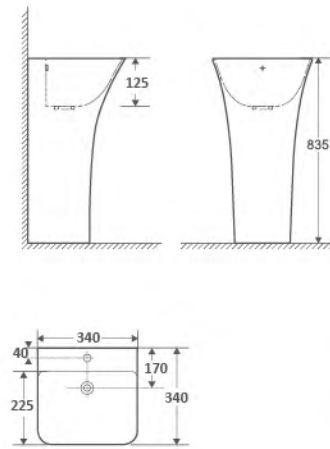

YS22291BX

Wall-hung basin, double bowls, white
Size: 650x450x835mm