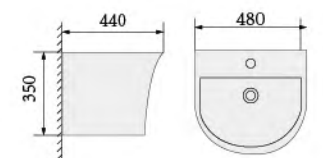

2-piece closet, white
PP/UF seat cover, soft-closing
3/6L dual flush valves
Size: 640x360x740mm
Rimless design, easy cleaning
Water saving design, 4.5L
P-trap, 180mm roughing-in, wash-down
S-trap, 100-250mm, with PVC adaptor

floor-stand closet, white
PP/UF seat cover, soft-closing
Size: 545x360x410mm
Rimless design, easy cleaning
Water saving design, 4.5L
P-trap, 180mm roughing-in, wash-down
S-trap, 100-250mm, with PVC adaptor

floor-stand bidet, white
Size: 545x360x410mm

wall-hung closet, white
PP/UF seat cover, soft-closing
Size: 515x360x415mm
Rimless design, easy cleaning
P-trap, 180mm roughing-in, wash-down

wall-hung closet, white
PP/UF seat cover, soft-closing
Size: 515x360x400mm
Rimless design, easy cleaning
P-trap, 180mm roughing-in, wash-down

Wall-hung basin, white
Size: 480x440x350mm