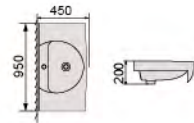

YS27201-95

Ceramic cabinet basin, white with overflow & tap hole size: 450x385x180mm

Ceramic cabinet basin, white with overflow & tap hole size: 500x420x170mm

Ceramic cabinet basin, white with overflow & tap hole size: 550x430x180mm

Ceramic cabinet basin, white with overflow & tap hole size: 650x430x180mm