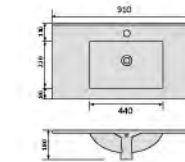

YS27286-90 **CE**

Ceramic cabinet basin, white with overflow & tap hole size: 910x470x180mm

YS27286-90L/R

Ceramic cabinet basin, white with overflow & tap hole size: 910x470x180mm

YS27297-80 **CE**

Ceramic cabinet basin, white with overflow & tap hole size: 810x410x180mm