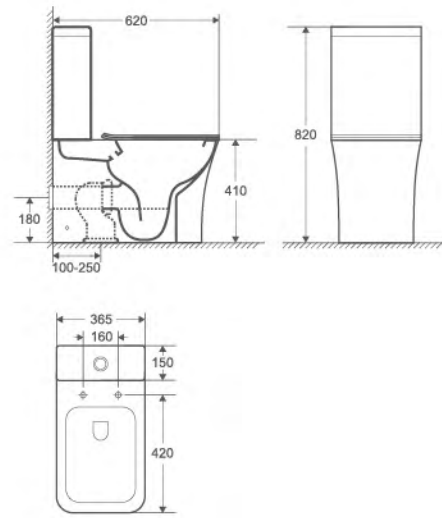

YS22291D

wall-hung basin, white
Size: 1000x410x360mm