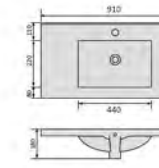

YS27300-100

Ceramic cabinet basin, white 35mm edge size: 1010x470x140mm

YS27300-120

Ceramic cabinet basin, white 35mm edge size: 1210x470x140mm

YS27299-80

Ceramic cabinet basin, white 35mm edge size: 810x410x180mm