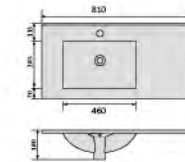

YS27286-80L/R

Ceramic cabinet basin, white with overflow & tap hole size: 810x470x180mm