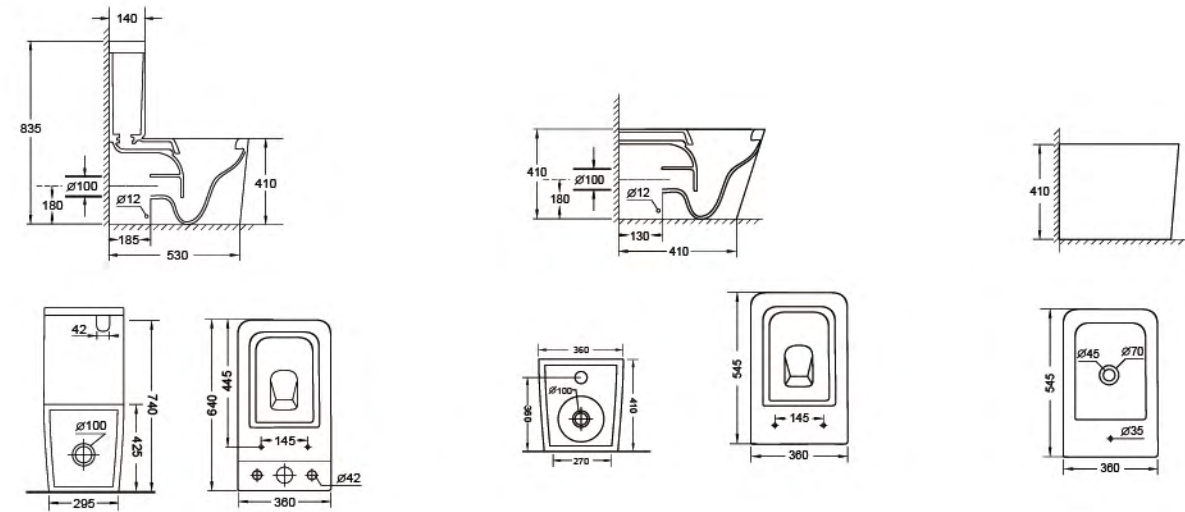

2-piece closet, white
PP/UF seat cover, soft-closing
3/6L dual flush valves
Size: 640x360x835mm
Rimless design, easy cleaning
Water saving design, 4.5L
P-trap, 180mm roughing-in, wash-down
S-trap, 100-250mm, with PVC adaptor

floor-stand closet, white
PP/UF seat cover, soft-closing
Size: 545x360x410mm
Rimless design, easy cleaning
Water saving design, 4.5L
P-trap, 180mm roughing-in, wash-down
S-trap, 100-250mm, with PVC adaptor

floor-stand bidet, white
Size: 545x360x410mm

wall-hung closet, white
PP/UF seat cover, soft-closing
Size: 500x355x420mm
Rimless design, easy cleaning
P-trap, 180mm roughing-in, wash-down

wall-hung closet, white
PP/UF seat cover, soft-closing
Size: 570x355x415mm
Rimless design, easy cleaning
P-trap, 180mm roughing-in, wash-down

Wall-hung basin, white
Size: 480x430x350mm