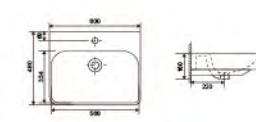

YS27201-85 **CE**

Ceramic cabinet basin, white with overflow & tap hole size: 850x450x200mm

YS27201-95

Ceramic cabinet basin, white with overflow & tap hole size: 950x450x200mm

YS27201-40

Ceramic cabinet basin, white with overflow & tap hole size: 420x350x150mm