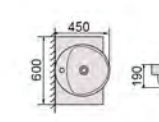

YS27209-55

Ceramic cabinet basin, white with overflow & tap hole size: 550x450x190mm

YS27209-60

Ceramic cabinet basin, white with overflow & tap hole size: 700x450x190mm

YS27209-70

Ceramic cabinet basin, white with overflow & tap hole size: 700x500x190mm