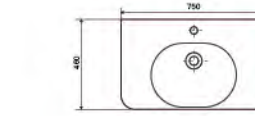

YS27307-120

Ceramic cabinet basin, white with overflow & tap hole size: 1200x460x165mm

YS27307-120D

Ceramic cabinet basin, white with overflow & tap hole size: 1200x460x165mm

YS27308-60

Ceramic cabinet basin, white with overflow & tap hole size: 600x460x165mm