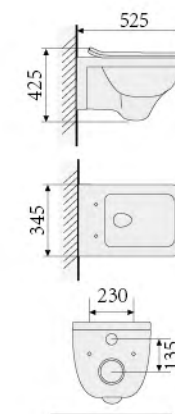

YS22212V

floor stand wash-down closet, white  
PP/UF seat cover, soft-closing  
Size: 530x340x410mm  
P-trap, 180mm roughing-in

YS22212W

bidet  
Size: 540x350x395mm

YS22212H-RU

wall-hung closet, wash-down white  
PP/UF seat cover, soft-closing  
Size: 525x345x425mm  
Rimless design, easy cleaning  
normal wash-down YS22212H+U

YS22212WH

wall-hung bidet, white  
Size: 530x365x350mm

YS22212B

pedestal basin  
Size: 600x475x850mm

YS22212BH

Wall-hung basin, white  
Size: 600x475x450mm

YS22215 SERIES

YS22215P/S

2-piece wash-down closet, white  
PP seat cover, soft-closing  
3/6L dual flush valves  
Size: 650x370x790mm  
P-trap, 180mm roughing-in  
S-trap, 200mm roughing-in

YS22215V

floor stand wash-down closet, white  
PP seat cover, soft-closing  
Size: 560x340x395mm  
P-trap, 180mm roughing-in