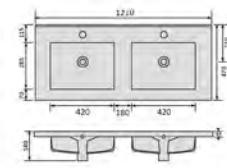

YS27300-120D

Ceramic cabinet basin, white 35mm edge size: 1210x470x140mm