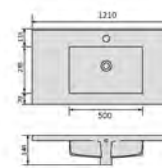

YS27300-120

Ceramic cabinet basin, white 35mm edge size: 1210x470x140mm