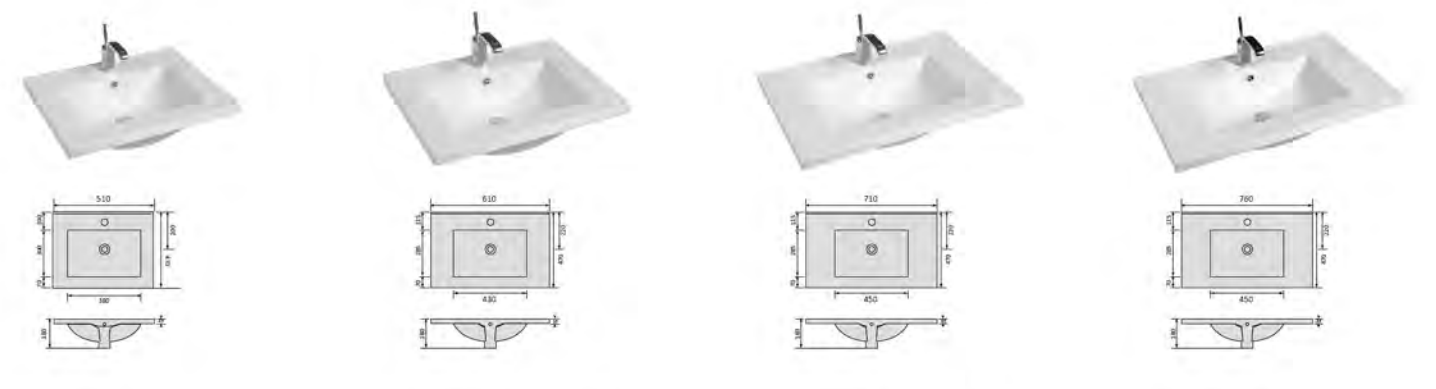

YS27298-50

Ceramic cabinet basin, white 35mm edge size: 510x470x180mm

YS27298-60 **CE**

Ceramic cabinet basin, white 35mm edge size: 610x470x180mm

YS27298-70 **CE**

Ceramic cabinet basin, white 35mm edge size: 770x410x180mm

YS27298-75

Ceramic cabinet basin, white 35mm edge size: 760x470x180mm