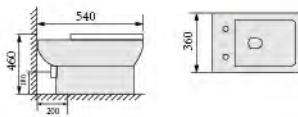

pedestal basin  
Size: 600x480x825mm

YS22215BH

Wall-hung basin, white  
Size: 600x480x490mm

YS22240 SERIES

YS22240P/S

2-piece wash-down closet, white  
PP seat cover, soft-closing  
3/6L dual flush valves  
Size: 680x365x795mm  
P-trap, 180mm roughing-in  
S-trap, 200mm roughing-in

YS22240V

floor stand wash-down closet, white  
PP seat cover, soft-closing  
Size: 540x360x480mm  
P-trap, 180mm roughing-in

YS22240W

bidet  
Size: 545x370x400mm

YS22240 SERIES

YS22240H-P

wall-hung closet, wash-down white  
PP seat cover, soft-closing  
Size: 550x360x415mm