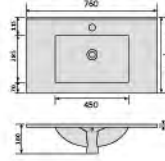

YS27286-75

Ceramic cabinet basin, white with overflow & tap hole size: 760x470x180mm