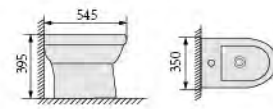

YS22212WH

wall-hung bidet, white  
Size: 530x365x350mm

YS22212B

pedestal basin  
Size: 600x475x850mm

YS22212BH

Wall-hung basin, white  
Size: 600x475x450mm

YS22215 SERIES

YS22215P/S

2-piece wash-down closet, white  
PP seat cover, soft-closing  
3/6L dual flush valves  
Size: 650x370x790mm  
P-trap, 180mm roughing-in  
S-trap, 200mm roughing-in

YS22215V

floor stand wash-down closet, white  
PP seat cover, soft-closing  
Size: 560x340x395mm  
P-trap, 180mm roughing-in

YS22215W

bidet  
Size: 545x350x395mm

YS22215 SERIES

YS22215H

wall-hung closet, wash-down white  
PP seat cover, soft-closing  
Size: 530x340x370mm

YS22215WH

wall-hung bidet, white  
Size: 540x340x350mm

YS22215B