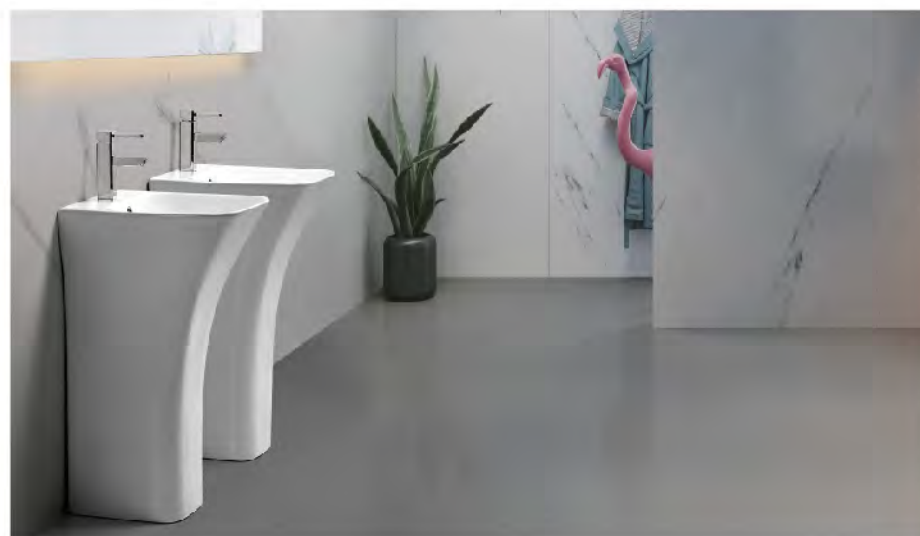

YS22291BX

Wall-hung basin, double bowls, white
Size: 650x450x835mm