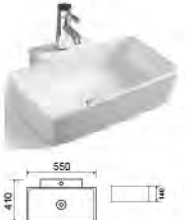

YS28372

Ceramic artistic basin, white without overflow with tap hole, ϕ 35.2mm
waste outlet hole, ϕ 46.2mm
size: 550x410x140mm