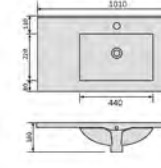

YS27299-100

Ceramic cabinet basin, white 35mm edge size: 1010x410x180mm

YS27209 series