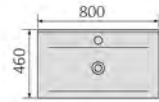

YS27298-120

Ceramic cabinet basin, white 35mm edge size: 1210x470x140mm

YS27298-120D

Ceramic cabinet basin, white 35mm edge size: 1210x470x140mm

YS27289 series

YS27289-60

Ceramic cabinet basin, white with overflow & tap hole size: 600x460x185mm