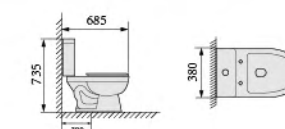

YS22207T
2-piece siphonic closet, white
PP seat cover
3/6L dual flush valves
Size: 680x390x735mm
S-trap, 300mm roughing-in