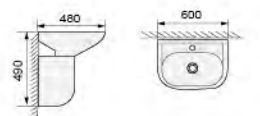

YS22215 SERIES

2-piece wash-down closet, white
PP seat cover, soft-closing
3/6L dual flush valves
Size: 650x370x790mm
P-trap, 180mm roughing-in
S-trap, 200mm roughing-in

floor stand wash-down closet, white
PP seat cover, soft-closing
Size: 560x340x395mm
P-trap, 180mm roughing-in

bidet
Size: 545x350x395mm

YS22215 SERIES

wall-hung closet, wash-down white
PP seat cover, soft-closing
Size: 530x340x370mm

wall-hung bidet, white
Size: 540x340x350mm

pedestal basin
Size: 600x480x825mm

Wall-hung basin, white
Size: 600x480x490mm

YS22240 SERIES

2-piece wash-down closet, white
PP seat cover, soft-closing
3/6L dual flush valves
Size: 680x365x795mm
P-trap, 180mm roughing-in
S-trap, 200mm roughing-in

floor stand wash-down closet, white
PP seat cover, soft-closing
Size: 540x360x480mm
P-trap, 180mm roughing-in

bidet
Size: 545x370x400mm

YS22240 SERIES

wall-hung closet, wash-down white
PP seat cover, soft-closing
Size: 550x360x415mm

wall-hung closet, wash-down white
PP/UF seat cover, soft-closing
Size: 560x350x400mm

pedestal basin
Size: 595x440x860mm

Wall-hung basin, white
Size: 595x440x430mm