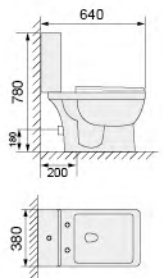

YS22212V

floor stand wash-down closet, white  
PP/UF seat cover, soft-closing  
Size: 530x340x410mm  
P-trap, 180mm roughing-in

YS22212W

bidet  
Size: 540x350x395mm

YS22212H-RU

wall-hung closet, wash-down white  
PP/UF seat cover, soft-closing  
Size: 525x345x425mm  
Rimless design, easy cleaning  
normal wash-down YS22212H+U

YS22212WH

wall-hung bidet, white  
Size: 530x365x350mm

YS22212B

pedestal basin  
Size: 600x475x850mm

YS22212BH

Wall-hung basin, white  
Size: 600x475x450mm

YS22215 SERIES

YS22215P/S

2-piece wash-down closet, white  
PP seat cover, soft-closing  
3/6L dual flush valves  
Size: 650x370x790mm  
P-trap, 180mm roughing-in  
S-trap, 200mm roughing-in

YS22215V

floor stand wash-down closet, white  
PP seat cover, soft-closing  
Size: 560x340x395mm  
P-trap, 180mm roughing-in