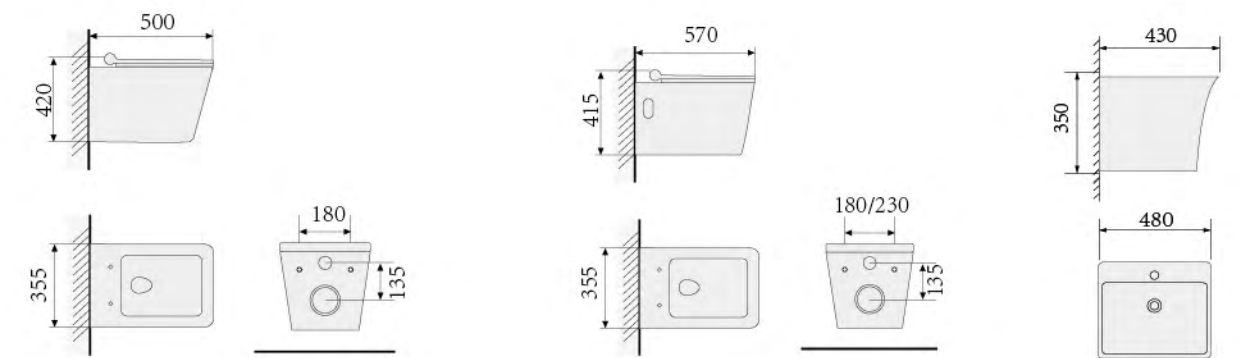

2-piece closet, white
PP/UF seat cover, soft-closing
3/6L dual flush valves
Size: 640x360x835mm
Rimless design, easy cleaning
Water saving design, 4.5L
P-trap, 180mm roughing-in, wash-down
S-trap, 100-250mm, with PVC adaptor

floor-stand closet, white
PP/UF seat cover, soft-closing
Size: 545x360x410mm
Rimless design, easy cleaning
Water saving design, 4.5L
P-trap, 180mm roughing-in, wash-down
S-trap, 100-250mm, with PVC adaptor

floor-stand bidet, white
Size: 545x360x410mm

wall-hung closet, white
PP/UF seat cover, soft-closing
Size: 500x355x420mm
Rimless design, easy cleaning
P-trap, 180mm roughing-in, wash-down

wall-hung closet, white
PP/UF seat cover, soft-closing
Size: 570x355x415mm
Rimless design, easy cleaning
P-trap, 180mm roughing-in, wash-down

Wall-hung basin, white
Size: 480x430x350mm