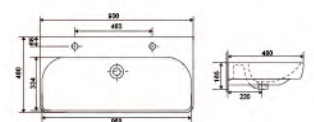

YS27201-85 **CE**

Ceramic cabinet basin, white with overflow & tap hole size: 850x450x200mm

YS27201-95

Ceramic cabinet basin, white with overflow & tap hole size: 950x450x200mm

YS27201-40

Ceramic cabinet basin, white with overflow & tap hole size: 420x350x150mm