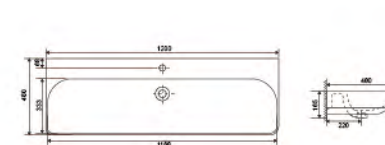

Ceramic cabinet basin, white with overflow & tap hole size: 600x480x160mm

Ceramic cabinet basin, white with overflow & tap hole size: 750x480x165mm

Ceramic cabinet basin, white with overflow & tap hole size: 900x470x165mm

Ceramic cabinet basin, white with overflow & tap hole size: 900x480x165mm

YS27306-120

Ceramic cabinet basin, white with overflow & tap hole size: 1210x480x165mm

Ceramic cabinet basin, white with overflow & tap hole size: 1210x480x165mm

Ceramic cabinet basin, white with overflow & tap hole size: 1200x480x165mm