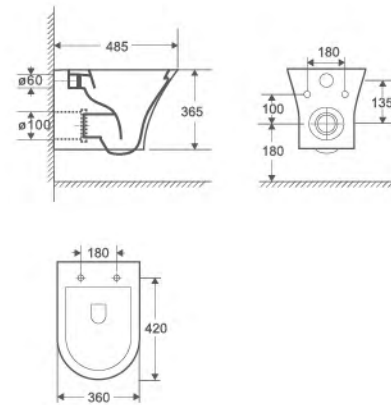

**YS22294H**  
 wall-hung closet, white  
 PP/UF seat cover, soft-closing  
 Size: 485x360x365mm  
 Rimless design, easy cleaning  
 P-trap, 180mm roughing-in, wash-down

**YS22294W**  
 floor-stand bidet, white  
 Size: 540x340x400mm

**YS22294BH**  
 wall-hung basin, white  
 Size: 560x440x410mm

**YS22294B**  
 Wall-hung basin, double bowls, white  
 Size: 480x420x835mm

**YS22291P2**

2-piece wasdown closet, white  
PP/UF seat cover, soft-closing  
3/6L dual flush valves  
Size: 620x365x820mm  
Rimless design, esay cleaning  
P-trap, 180mm roughing-in, wash-down  
S-trap, 100-250mm, with PVC adaptor