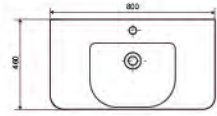

YS27306-120E

Ceramic cabinet basin, white with overflow & tap hole size: 1200x480x165mm

YS27307-60

Ceramic cabinet basin, white with overflow & tap hole size: 600x460x165mm

YS27307-75

Ceramic cabinet basin, white with overflow & tap hole size: 750x460x165mm