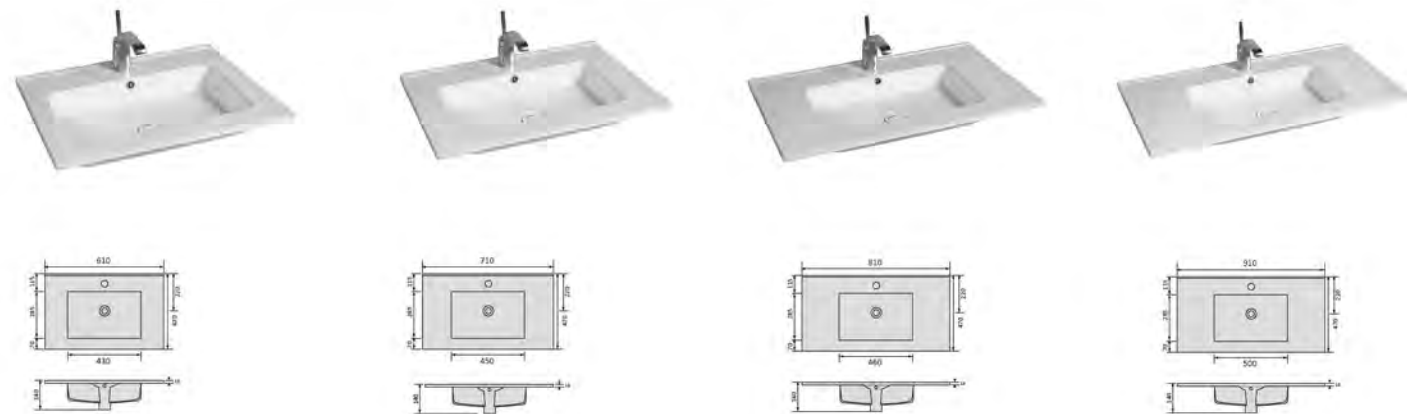

YS27295 series

YS27295-60

Ceramic cabinet basin, white with overflow & tap hole size: 810x470x140mm

YS27295-70

Ceramic cabinet basin, white with overflow & tap hole size: 710x470x140mm

YS27295-80

Ceramic cabinet basin, white with overflow & tap hole size: 810x470x140mm

YS27295-90

Ceramic cabinet basin, white with overflow & tap hole size: 910x470x140mm