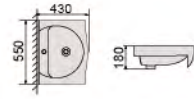

YS27201-55