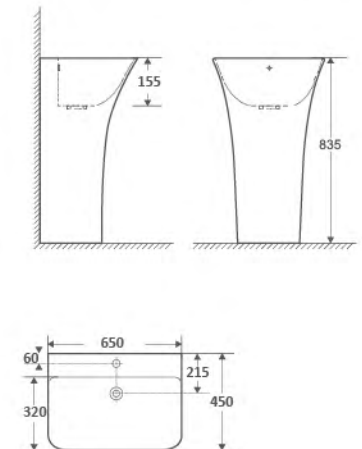

YS22291BX

Wall-hung basin, double bowls, white
Size: 650x450x835mm