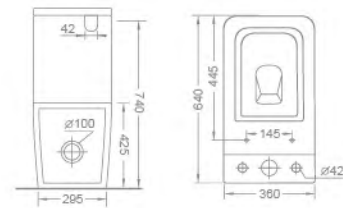

2-piece closet, white
PP/UF seat cover, soft-closing
3/6L dual flush valves
Size: 640x360x740mm
Rimless design, easy cleaning
Water saving design, 4.5L
P-trap, 180mm roughing-in, wash-down
S-trap, 100-250mm, with PVC adaptor

floor-stand closet, white
PP/UF seat cover, soft-closing
Size: 545x360x410mm
Rimless design, easy cleaning
Water saving design, 4.5L
P-trap, 180mm roughing-in, wash-down
S-trap, 100-250mm, with PVC adaptor

floor-stand bidet, white
Size: 545x360x410mm

wall-hung closet, white
PP/UF seat cover, soft-closing
Size: 515x360x415mm
Rimless design, easy cleaning
P-trap, 180mm roughing-in, wash-down

wall-hung closet, white
PP/UF seat cover, soft-closing
Size: 515x360x400mm
Rimless design, easy cleaning
P-trap, 180mm roughing-in, wash-down

Wall-hung basin, white
Size: 480x440x350mm