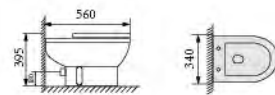

YS22215W

bidet
Size: 545x350x395mm