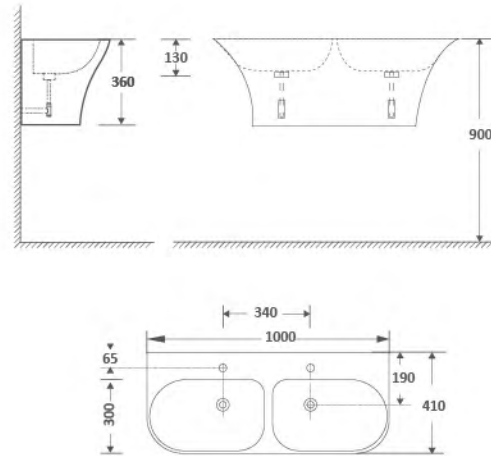

YS22291D

wall-hung basin, white
Size: 1000x410x360mm