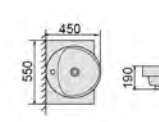

YS27209-55

Ceramic cabinet basin, white with overflow & tap hole size: 550x450x190mm

YS27209-60

Ceramic cabinet basin, white with overflow & tap hole size: 700x450x190mm

YS27209-70

Ceramic cabinet basin, white with overflow & tap hole size: 700x500x190mm