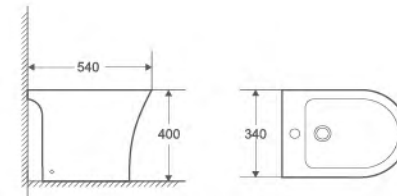

**YS22294H**  
 wall-hung closet, white  
 PP/UF seat cover, soft-closing  
 Size: 485x360x365mm  
 Rimless design, easy cleaning  
 P-trap, 180mm roughing-in, wash-down

**YS22294W**  
 floor-stand bidet, white  
 Size: 540x340x400mm

**YS22294BH**  
 wall-hung basin, white  
 Size: 560x440x410mm

**YS22294B**  
 Wall-hung basin, double bowls, white  
 Size: 480x420x835mm

**YS22291P2**

2-piece wasdown closet, white  
PP/UF seat cover, soft-closing  
3/6L dual flush valves  
Size: 620x365x820mm  
Rimless design, esay cleaning  
P-trap, 180mm roughing-in, wash-down  
S-trap, 100-250mm, with PVC adaptor