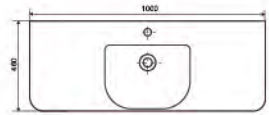

YS27307-100

Ceramic cabinet basin, white with overflow & tap hole size: 1000x460x165mm