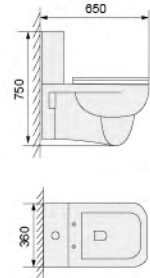

YS22212V

floor stand wash-down closet, white  
PP/UF seat cover, soft-closing  
Size: 530x340x410mm  
P-trap, 180mm roughing-in

YS22212W

bidet  
Size: 540x350x395mm

YS22212H-RU

wall-hung closet, wash-down white  
PP/UF seat cover, soft-closing  
Size: 525x345x425mm  
Rimless design, easy cleaning  
normal wash-down YS22212H+U

YS22212WH

wall-hung bidet, white  
Size: 530x365x350mm

YS22212B

pedestal basin  
Size: 600x475x850mm

YS22212BH

Wall-hung basin, white  
Size: 600x475x450mm

YS22215 SERIES

YS22215P/S

2-piece wash-down closet, white  
PP seat cover, soft-closing  
3/6L dual flush valves  
Size: 650x370x790mm  
P-trap, 180mm roughing-in  
S-trap, 200mm roughing-in

YS22215V

floor stand wash-down closet, white  
PP seat cover, soft-closing  
Size: 560x340x395mm  
P-trap, 180mm roughing-in