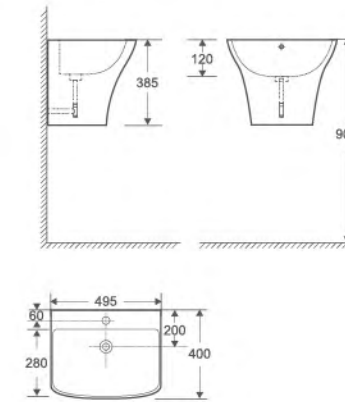

wall-hung closet, white  
PP/UF seat cover, soft-closing  
Size: 490x340x360mm  
Rimless design, esay cleaning  
P-trap, 180mm roughing-in, wash-down

YS22291W

floor-stand bidet, white  
Size: 525x340x400mm

YS22291BH

wall-hung basin, white  
Size: 495x400x385mm

YS22291B

Wall-hung basin, double bowls, white  
Size: 450x435x835mm

YS22291D

YS22294P

YS22294V

YS22294H