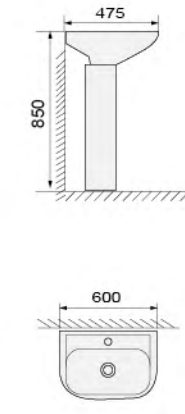

YS22212V

floor stand wash-down closet, white  
PP/UF seat cover, soft-closing  
Size: 530x340x410mm  
P-trap, 180mm roughing-in

YS22212W

bidet  
Size: 540x350x395mm

YS22212H-RU

wall-hung closet, wash-down white  
PP/UF seat cover, soft-closing  
Size: 525x345x425mm  
Rimless design, easy cleaning  
normal wash-down YS22212H+U

YS22212WH

wall-hung bidet, white  
Size: 530x365x350mm

YS22212B

pedestal basin  
Size: 600x475x850mm

YS22212BH

Wall-hung basin, white  
Size: 600x475x450mm

YS22215 SERIES

YS22215P/S

2-piece wash-down closet, white  
PP seat cover, soft-closing  
3/6L dual flush valves  
Size: 650x370x790mm  
P-trap, 180mm roughing-in  
S-trap, 200mm roughing-in

YS22215V

floor stand wash-down closet, white  
PP seat cover, soft-closing  
Size: 560x340x395mm  
P-trap, 180mm roughing-in