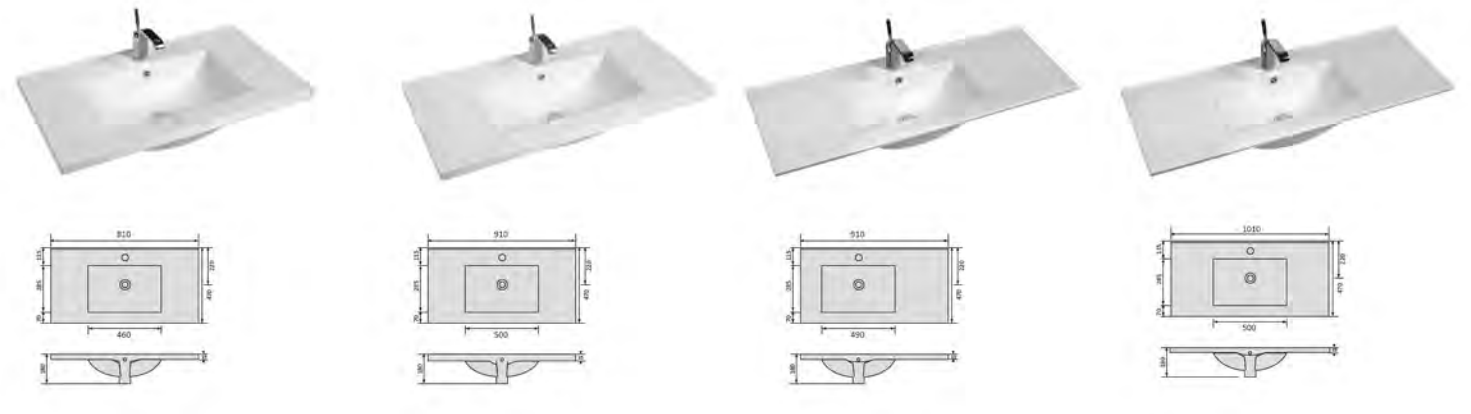

YS27298-80 **CE**

Ceramic cabinet basin, white 35mm edge size: 810x470x180mm

YS27298-90 **CE**

Ceramic cabinet basin, white 35mm edge size: 910x470x180mm

YS27298-90L/R

Ceramic cabinet basin, white 35mm edge size: 910x470x180mm

YS27298-100 **CE**

Ceramic cabinet basin, white 35mm edge size: 1010x470x180mm