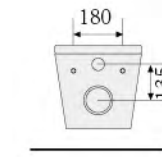

2-piece closet, white
PP/UF seat cover, soft-closing
3/6L dual flush valves
Size: 640x360x740mm
Rimless design, easy cleaning
Water saving design, 4.5L
P-trap, 180mm roughing-in, wash-down
S-trap, 100-250mm, with PVC adaptor

floor-stand closet, white
PP/UF seat cover, soft-closing
Size: 545x360x410mm
Rimless design, easy cleaning
Water saving design, 4.5L
P-trap, 180mm roughing-in, wash-down
S-trap, 100-250mm, with PVC adaptor

floor-stand bidet, white
Size: 545x360x410mm

wall-hung closet, white
PP/UF seat cover, soft-closing
Size: 515x360x415mm
Rimless design, easy cleaning
P-trap, 180mm roughing-in, wash-down

wall-hung closet, white
PP/UF seat cover, soft-closing
Size: 515x360x400mm
Rimless design, easy cleaning
P-trap, 180mm roughing-in, wash-down

Wall-hung basin, white
Size: 480x440x350mm