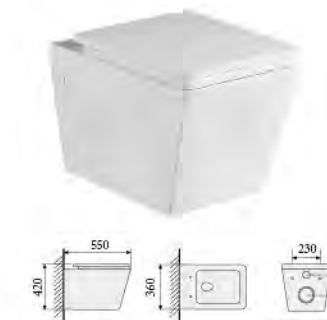

YS22248H-U
Wall-hung closet, white
UF seat cover, soft-closing
P-trap, wash-down
Size: 550X360X420mm

Fast-OFF