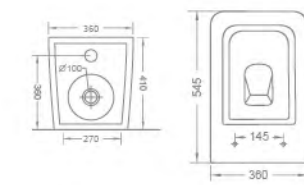

2-piece closet, white
PP/UF seat cover, soft-closing
3/6L dual flush valves
Size: 640x360x740mm
Rimless design, easy cleaning
Water saving design, 4.5L
P-trap, 180mm roughing-in, wash-down
S-trap, 100-250mm, with PVC adaptor

floor-stand closet, white
PP/UF seat cover, soft-closing
Size: 545x360x410mm
Rimless design, easy cleaning
Water saving design, 4.5L
P-trap, 180mm roughing-in, wash-down
S-trap, 100-250mm, with PVC adaptor

floor-stand bidet, white
Size: 545x360x410mm

wall-hung closet, white
PP/UF seat cover, soft-closing
Size: 515x360x415mm
Rimless design, easy cleaning
P-trap, 180mm roughing-in, wash-down

wall-hung closet, white
PP/UF seat cover, soft-closing
Size: 515x360x400mm
Rimless design, easy cleaning
P-trap, 180mm roughing-in, wash-down

Wall-hung basin, white
Size: 480x440x350mm