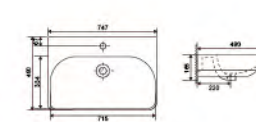

YS27201-85 **CE**

Ceramic cabinet basin, white with overflow & tap hole size: 850x450x200mm

YS27201-95

Ceramic cabinet basin, white with overflow & tap hole size: 950x450x200mm

YS27201-40

Ceramic cabinet basin, white with overflow & tap hole size: 420x350x150mm