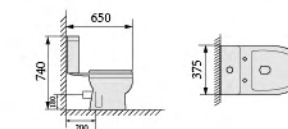

YS22206T
2-piece siphonic closet, white
PP seat cover
3/6L dual flush valves
Size: 685x380x735mm
S-trap, 300mm roughing-in