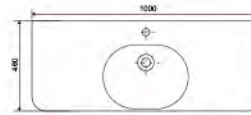

YS27308-75

Ceramic cabinet basin, white with overflow & tap hole size: 750x460x165mm

YS27308-80

Ceramic cabinet basin, white with overflow & tap hole size: 800x460x165mm

YS27308-90

Ceramic cabinet basin, white with overflow & tap hole size: 900x460x165mm