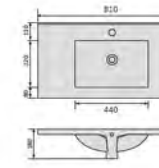

YS27299-80

Ceramic cabinet basin, white 35mm edge size: 810x410x180mm