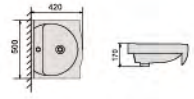

YS27201-50 **CE**