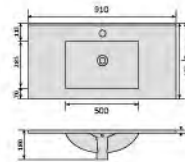

YS27297-75

Ceramic cabinet basin, white with overflow & tap hole size: 760x410x180mm

YS27286-80 **CE**

Ceramic cabinet basin, white with overflow & tap hole size: 810x470x180mm

YS27286-80L/R

Ceramic cabinet basin, white with overflow & tap hole size: 810x470x180mm