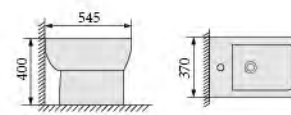

YS22215 SERIES

2-piece wash-down closet, white
PP seat cover, soft-closing
3/6L dual flush valves
Size: 650x370x790mm
P-trap, 180mm roughing-in
S-trap, 200mm roughing-in

floor stand wash-down closet, white
PP seat cover, soft-closing
Size: 560x340x395mm
P-trap, 180mm roughing-in

bidet
Size: 545x350x395mm

YS22215 SERIES

wall-hung closet, wash-down white
PP seat cover, soft-closing
Size: 530x340x370mm

wall-hung bidet, white
Size: 540x340x350mm

pedestal basin
Size: 600x480x825mm

Wall-hung basin, white
Size: 600x480x490mm

YS22240 SERIES

2-piece wash-down closet, white
PP seat cover, soft-closing
3/6L dual flush valves
Size: 680x365x795mm
P-trap, 180mm roughing-in
S-trap, 200mm roughing-in

floor stand wash-down closet, white
PP seat cover, soft-closing
Size: 540x360x480mm
P-trap, 180mm roughing-in

bidet
Size: 545x370x400mm

YS22240 SERIES

wall-hung closet, wash-down white
PP seat cover, soft-closing
Size: 550x360x415mm

wall-hung closet, wash-down white
PP/UF seat cover, soft-closing
Size: 560x350x400mm

pedestal basin
Size: 595x440x860mm

Wall-hung basin, white
Size: 595x440x430mm