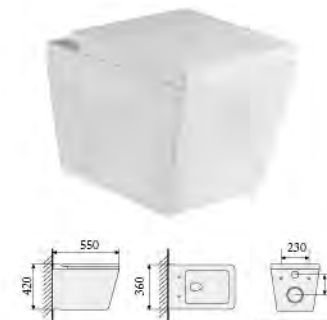

YS22248H-P
Wall-hung closet, white
PP seat cover, soft-closing
P-trap, wash-down
Size: 550X360X420mm

Fast-OFF