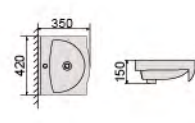

YS27201-40

Ceramic cabinet basin, white with overflow & tap hole size: 450x385x180mm

Ceramic cabinet basin, white with overflow & tap hole size: 500x420x170mm

Ceramic cabinet basin, white with overflow & tap hole size: 550x430x180mm

Ceramic cabinet basin, white with overflow & tap hole size: 650x430x180mm