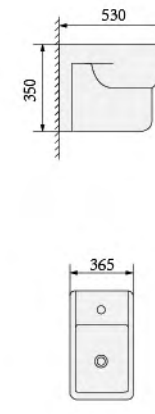

YS22212V

floor stand wash-down closet, white  
PP/UF seat cover, soft-closing  
Size: 530x340x410mm  
P-trap, 180mm roughing-in

YS22212W

bidet  
Size: 540x350x395mm

YS22212H-RU

wall-hung closet, wash-down white  
PP/UF seat cover, soft-closing  
Size: 525x345x425mm  
Rimless design, easy cleaning  
normal wash-down YS22212H+U

YS22212WH

wall-hung bidet, white  
Size: 530x365x350mm

YS22212B

pedestal basin  
Size: 600x475x850mm

YS22212BH

Wall-hung basin, white  
Size: 600x475x450mm

YS22215 SERIES

YS22215P/S

2-piece wash-down closet, white  
PP seat cover, soft-closing  
3/6L dual flush valves  
Size: 650x370x790mm  
P-trap, 180mm roughing-in  
S-trap, 200mm roughing-in

YS22215V

floor stand wash-down closet, white  
PP seat cover, soft-closing  
Size: 560x340x395mm  
P-trap, 180mm roughing-in