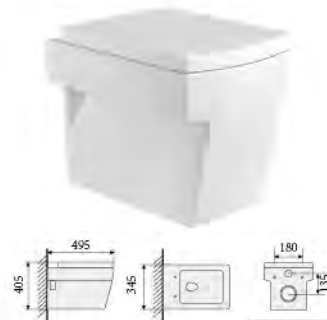

YS22243H-P
Wall-hung closet, white
PP seat cover, soft-closing
P-trap, wash-down
Size: 495X345X405mm

Fast-OFF