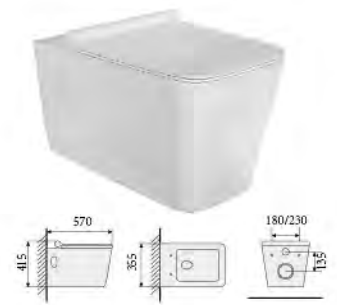

YS22251L-U
Wall-hung closet, white
UF seat cover, soft-closing
P-trap, wash-down
Size: 570x355x415mm

Fast-OFF