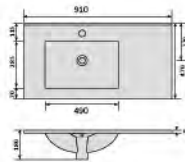

YS27286-90L/R

Ceramic cabinet basin, white with overflow & tap hole size: 910x470x180mm