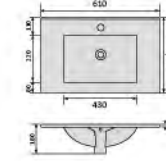

YS27297-60 **CE**

Ceramic cabinet basin, white with overflow & tap hole size: 610x410x180mm