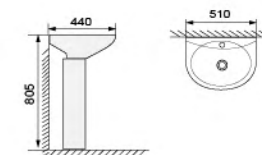

YS26208H
wall-hung basin, white
Size: 510x440x520mm