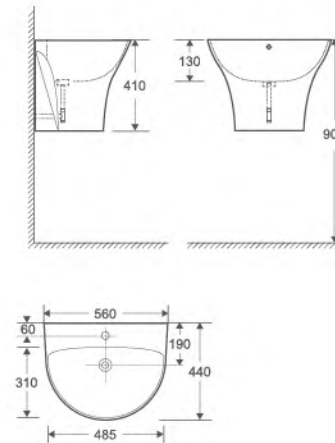

**YS22294H**  
 wall-hung closet, white  
 PP/UF seat cover, soft-closing  
 Size: 485x360x365mm  
 Rimless design, easy cleaning  
 P-trap, 180mm roughing-in, wash-down

**YS22294W**  
 floor-stand bidet, white  
 Size: 540x340x400mm

**YS22294BH**  
 wall-hung basin, white  
 Size: 560x440x410mm

**YS22294B**  
 Wall-hung basin, double bowls, white  
 Size: 480x420x835mm

**YS22291P2**

2-piece wasdown closet, white  
PP/UF seat cover, soft-closing  
3/6L dual flush valves  
Size: 620x365x820mm  
Rimless design, esay cleaning  
P-trap, 180mm roughing-in, wash-down  
S-trap, 100-250mm, with PVC adaptor