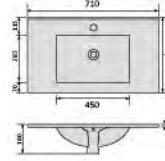

YS27286-70 **CE**

Ceramic cabinet basin, white with overflow & tap hole size: 710x470x180mm