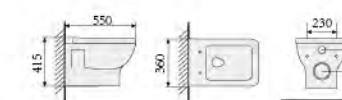

YS22240V

floor stand wash-down closet, white  
PP seat cover, soft-closing  
Size: 540x360x480mm  
P-trap, 180mm roughing-in

YS22240W

bidet  
Size: 545x370x400mm

YS22240 SERIES

YS22240H-P

wall-hung closet, wash-down white  
PP seat cover, soft-closing  
Size: 550x360x415mm