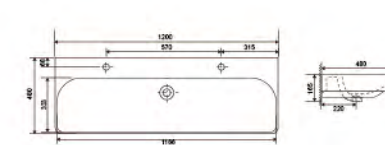

Ceramic cabinet basin, white with overflow & tap hole size: 600x480x160mm

Ceramic cabinet basin, white with overflow & tap hole size: 750x480x165mm

Ceramic cabinet basin, white with overflow & tap hole size: 900x470x165mm

Ceramic cabinet basin, white with overflow & tap hole size: 900x480x165mm

Ceramic cabinet basin, white with overflow & tap hole size: 1210x480x165mm

YS27306-120D

Ceramic cabinet basin, white with overflow & tap hole size: 1210x480x165mm

Ceramic cabinet basin, white with overflow & tap hole size: 1200x480x165mm