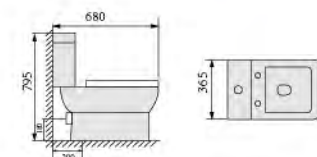

pedestal basin  
Size: 600x480x825mm

YS22215BH

Wall-hung basin, white  
Size: 600x480x490mm

YS22240 SERIES

YS22240P/S

2-piece wash-down closet, white  
PP seat cover, soft-closing  
3/6L dual flush valves  
Size: 680x365x795mm  
P-trap, 180mm roughing-in  
S-trap, 200mm roughing-in

YS22240V

floor stand wash-down closet, white  
PP seat cover, soft-closing  
Size: 540x360x480mm  
P-trap, 180mm roughing-in

YS22240W

bidet  
Size: 545x370x400mm

YS22240 SERIES

YS22240H-P

wall-hung closet, wash-down white  
PP seat cover, soft-closing  
Size: 550x360x415mm