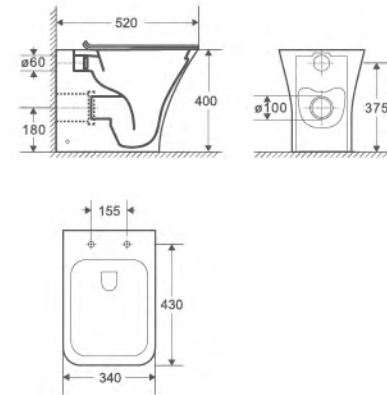

wall-hung closet, white  
PP/UF seat cover, soft-closing  
Size: 490x340x360mm  
Rimless design, esay cleaning  
P-trap, 180mm roughing-in, wash-down

YS22291W

floor-stand bidet, white  
Size: 525x340x400mm

YS22291BH

wall-hung basin, white  
Size: 495x400x385mm

YS22291B

Wall-hung basin, double bowls, white  
Size: 450x435x835mm

YS22291D

YS22294P

YS22294V

YS22294H