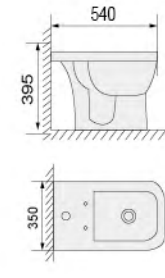

YS22212V

floor stand wash-down closet, white  
PP/UF seat cover, soft-closing  
Size: 530x340x410mm  
P-trap, 180mm roughing-in

YS22212W

bidet  
Size: 540x350x395mm

YS22212H-RU

wall-hung closet, wash-down white  
PP/UF seat cover, soft-closing  
Size: 525x345x425mm  
Rimless design, easy cleaning  
normal wash-down YS22212H+U

YS22212WH

wall-hung bidet, white  
Size: 530x365x350mm

YS22212B

pedestal basin  
Size: 600x475x850mm

YS22212BH

Wall-hung basin, white  
Size: 600x475x450mm

YS22215 SERIES

YS22215P/S

2-piece wash-down closet, white  
PP seat cover, soft-closing  
3/6L dual flush valves  
Size: 650x370x790mm  
P-trap, 180mm roughing-in  
S-trap, 200mm roughing-in

YS22215V

floor stand wash-down closet, white  
PP seat cover, soft-closing  
Size: 560x340x395mm  
P-trap, 180mm roughing-in