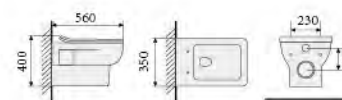

YS22240B

pedestal basin
Size: 595x440x860mm