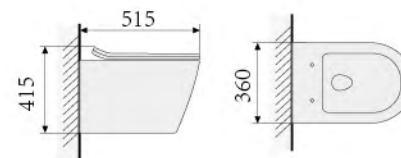

2-piece closet, white
PP/UF seat cover, soft-closing
3/6L dual flush valves
Size: 640x360x740mm
Rimless design, easy cleaning
Water saving design, 4.5L
P-trap, 180mm roughing-in, wash-down
S-trap, 100-250mm, with PVC adaptor

floor-stand closet, white
PP/UF seat cover, soft-closing
Size: 545x360x410mm
Rimless design, easy cleaning
Water saving design, 4.5L
P-trap, 180mm roughing-in, wash-down
S-trap, 100-250mm, with PVC adaptor

floor-stand bidet, white
Size: 545x360x410mm

wall-hung closet, white
PP/UF seat cover, soft-closing
Size: 515x360x415mm
Rimless design, easy cleaning
P-trap, 180mm roughing-in, wash-down

wall-hung closet, white
PP/UF seat cover, soft-closing
Size: 515x360x400mm
Rimless design, easy cleaning
P-trap, 180mm roughing-in, wash-down

Wall-hung basin, white
Size: 480x440x350mm