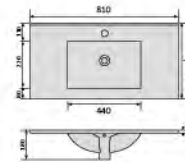

YS27297-80 **CE**

Ceramic cabinet basin, white with overflow & tap hole size: 810x410x180mm