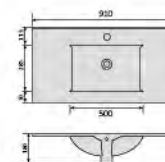

YS27293-90

Ceramic cabinet basin, white with overflow & tap hole size: 910x470x180mm