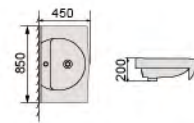

YS27201-85 **CE**

Ceramic cabinet basin, white with overflow & tap hole size: 450x385x180mm

Ceramic cabinet basin, white with overflow & tap hole size: 500x420x170mm

Ceramic cabinet basin, white with overflow & tap hole size: 550x430x180mm

Ceramic cabinet basin, white with overflow & tap hole size: 650x430x180mm