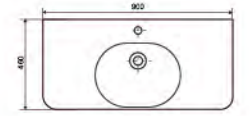

YS27308-90

Ceramic cabinet basin, white with overflow & tap hole size: 900x460x165mm