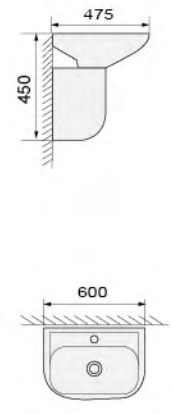

YS22212V

floor stand wash-down closet, white  
PP/UF seat cover, soft-closing  
Size: 530x340x410mm  
P-trap, 180mm roughing-in

YS22212W

bidet  
Size: 540x350x395mm

YS22212H-RU

wall-hung closet, wash-down white  
PP/UF seat cover, soft-closing  
Size: 525x345x425mm  
Rimless design, easy cleaning  
normal wash-down YS22212H+U

YS22212WH

wall-hung bidet, white  
Size: 530x365x350mm

YS22212B

pedestal basin  
Size: 600x475x850mm

YS22212BH

Wall-hung basin, white  
Size: 600x475x450mm

YS22215 SERIES

YS22215P/S

2-piece wash-down closet, white  
PP seat cover, soft-closing  
3/6L dual flush valves  
Size: 650x370x790mm  
P-trap, 180mm roughing-in  
S-trap, 200mm roughing-in

YS22215V

floor stand wash-down closet, white  
PP seat cover, soft-closing  
Size: 560x340x395mm  
P-trap, 180mm roughing-in