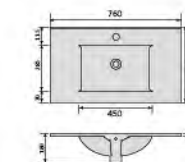

YS27286-150D

Ceramic cabinet basin, white with overflow & tap hole size: 1510x470x180mm

YS27293-60

Ceramic cabinet basin, white with overflow & tap hole size: 610x470x180mm

YS27293-70

Ceramic cabinet basin, white with overflow & tap hole size: 710x470x180mm