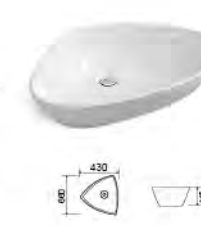

YS28321

Ceramic artistic basin, white without overflow with tap hole waste outlet hole, ϕ 46¹/₂mm size: 660x430x145mm