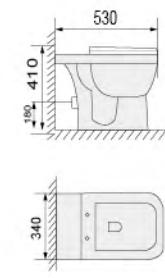

YS22212WH

wall-hung bidet, white  
Size: 530x365x350mm

YS22212B

pedestal basin  
Size: 600x475x850mm

YS22212BH

Wall-hung basin, white  
Size: 600x475x450mm

YS22215 SERIES

YS22215P/S