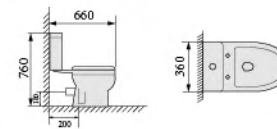

YS22233H-U

wall-hung closet, wash-down white  
PP/UF seat cover, soft-closing  
Size: 560x350x400mm

YS22240B

pedestal basin  
Size: 595x440x860mm

YS22240BH

Wall-hung basin, white  
Size: 595x440x430mm

**YS22206P/S**  
 2-piece wash-down closet, white  
 PP seat cover  
 3/6L dual flush valves  
 Size: 660x360x760mm  
 P-trap, 180mm roughing-in  
 S-trap, 200mm roughing-in