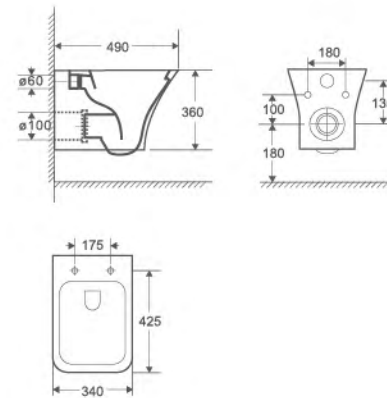

wall-hung closet, white  
PP/UF seat cover, soft-closing  
Size: 490x340x360mm  
Rimless design, esay cleaning  
P-trap, 180mm roughing-in, wash-down

YS22291W

floor-stand bidet, white  
Size: 525x340x400mm

YS22291BH

wall-hung basin, white  
Size: 495x400x385mm

YS22291B

Wall-hung basin, double bowls, white  
Size: 450x435x835mm

YS22291D

YS22294P

YS22294V

YS22294H