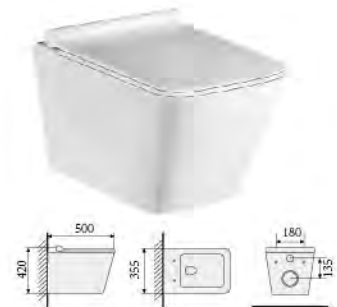

YS22251H-U CE
Wall-hung closet, white
UF seat cover, soft-closing
P-trap, wash-down
Size: 500x355x420mm

Fast-OFF