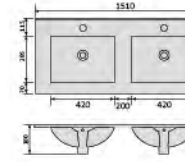

Ceramic cabinet basin, white with overflow & tap hole size: 1010x470x180mm

YS27286-120 **CE**

Ceramic cabinet basin, white with overflow & tap hole size: 1210x470x180mm

YS27286-120D **CE**

Ceramic cabinet basin, white with overflow & tap hole size: 1210x470x180mm