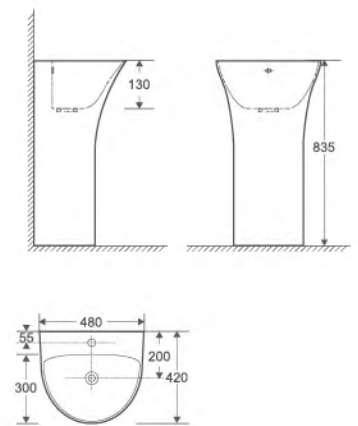

**YS22294H**  
 wall-hung closet, white  
 PP/UF seat cover, soft-closing  
 Size: 485x360x365mm  
 Rimless design, easy cleaning  
 P-trap, 180mm roughing-in, wash-down

**YS22294W**  
 floor-stand bidet, white  
 Size: 540x340x400mm

**YS22294BH**  
 wall-hung basin, white  
 Size: 560x440x410mm

**YS22294B**  
 Wall-hung basin, double bowls, white  
 Size: 480x420x835mm

**YS22291P2**

2-piece wasdown closet, white  
PP/UF seat cover, soft-closing  
3/6L dual flush valves  
Size: 620x365x820mm  
Rimless design, esay cleaning  
P-trap, 180mm roughing-in, wash-down  
S-trap, 100-250mm, with PVC adaptor