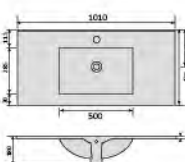

YS27297-90 **CE**

Ceramic cabinet basin, white with overflow & tap hole size: 910x410x180mm

YS27297-100 **CE**

Ceramic cabinet basin, white with overflow & tap hole size: 1010x410x180mm

YS27293 series

YS27286-100 **CE**